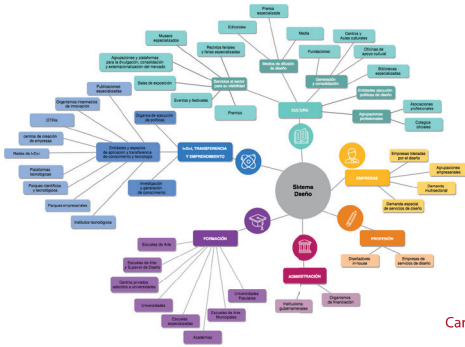

Design System complex networks.